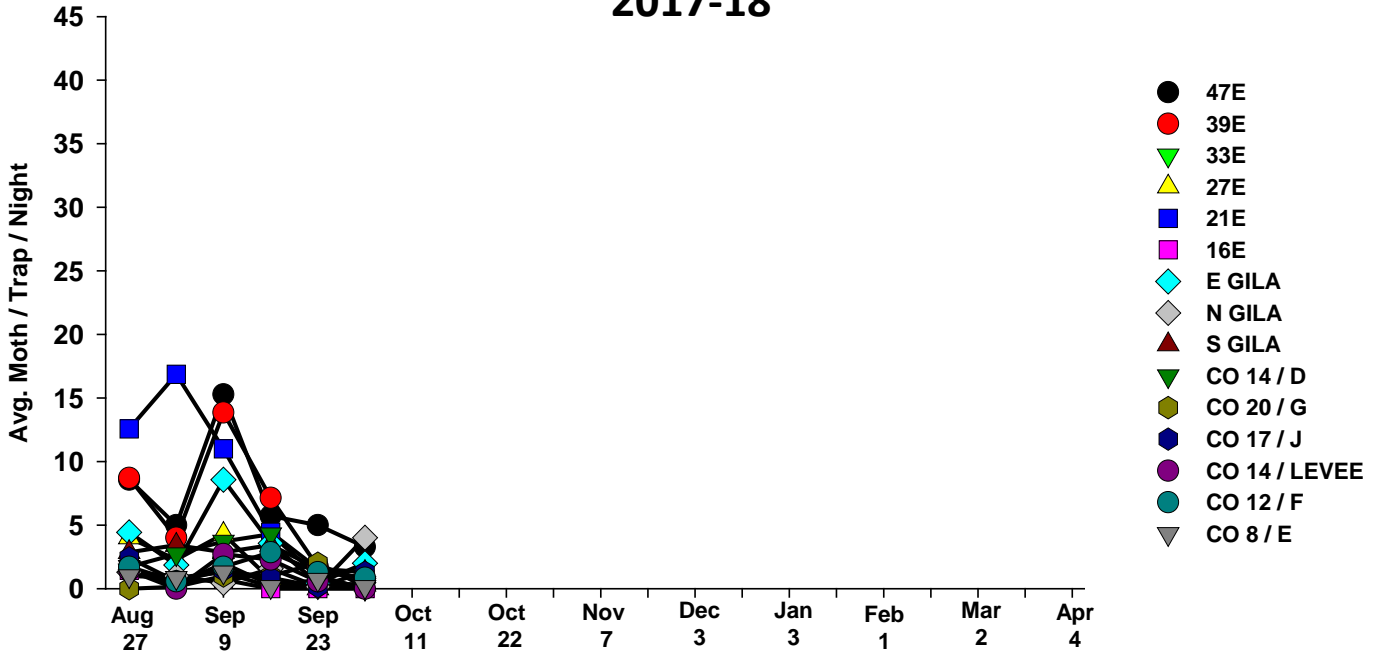

Corn Earworm

2017-18