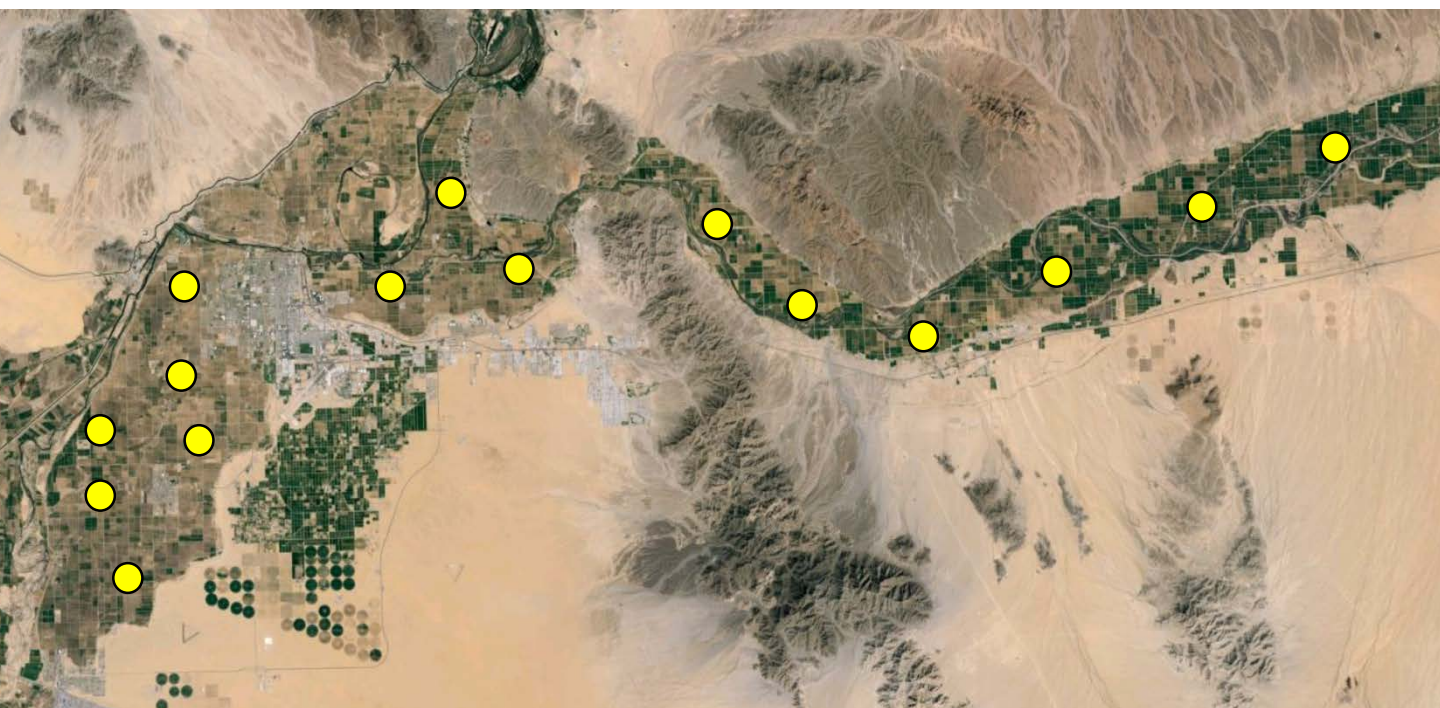

## Areawide Insect Trapping Network

The project is designed to measure the activity and movement of adult populations of a number of key pests. The project is being funded by the *Arizona Iceberg Lettuce Research Council*, and will hopefully provide an indication of when pest activity (e.g., corn earworm moth flights) is increasing based on pheromone / sticky trap captures.

The pests being monitored include: corn earworm, beet armyworm, cabbage looper using pheromone traps; aphids, thrips, leafminers and whiteflies using yellow sticky traps. Traps are checked weekly and data is available in the bi-weekly Veg IPM updates. If a PCA or grower is interested in weekly counts, those can be made available by contacting us. A total of 15 trapping locations have been established in the following areas (approximate location):

### Trap Locations

---

<b>1</b>	<b>Tacna/Texas Hill</b>	<b>47E and Co. 2 St.</b>
<b>2</b>	<b>Tacna/Roll</b>	<b>38E and Co. 4 St.</b>
<b>3</b>	<b>Roll/Wellton</b>	<b>33E and Co. 7 St.</b>
<b>4</b>	<b>Wellton</b>	<b>27E and Co. 10 St.</b>
<b>5</b>	<b>Dome Valley</b>	<b>21E and Co. 8 St.</b>
<b>6</b>	<b>Dome Valley</b>	<b>17E and Co. 6 St.</b>
<b>7</b>	<b>East Gila Valley</b>	<b>10E and Hwy 95</b>
<b>8</b>	<b>North Gila Valley</b>	<b>Laguna Dam Rd and Co. 3 St</b>
<b>9</b>	<b>South Gila Valley</b>	<b>5E and 24 st.</b>
<b>10</b>	<b>Yuma Valley</b>	<b>Co. 14 and Ave D</b>
<b>11</b>	<b>Yuma Valley</b>	<b>Co. 19 and Ave G</b>
<b>12</b>	<b>Yuma Valley</b>	<b>Co. 21 and Ave I</b>
<b>13</b>	<b>Yuma Valley</b>	<b>Co. 15 and Ave H</b>
<b>14</b>	<b>Yuma Valley</b>	<b>Co. 12 and Ave F</b>
<b>15</b>	<b>Yuma Valley</b>	<b>Co. 8 and Ave E</b>

# Area-wide Insect Trapping Network

North Gila Valley